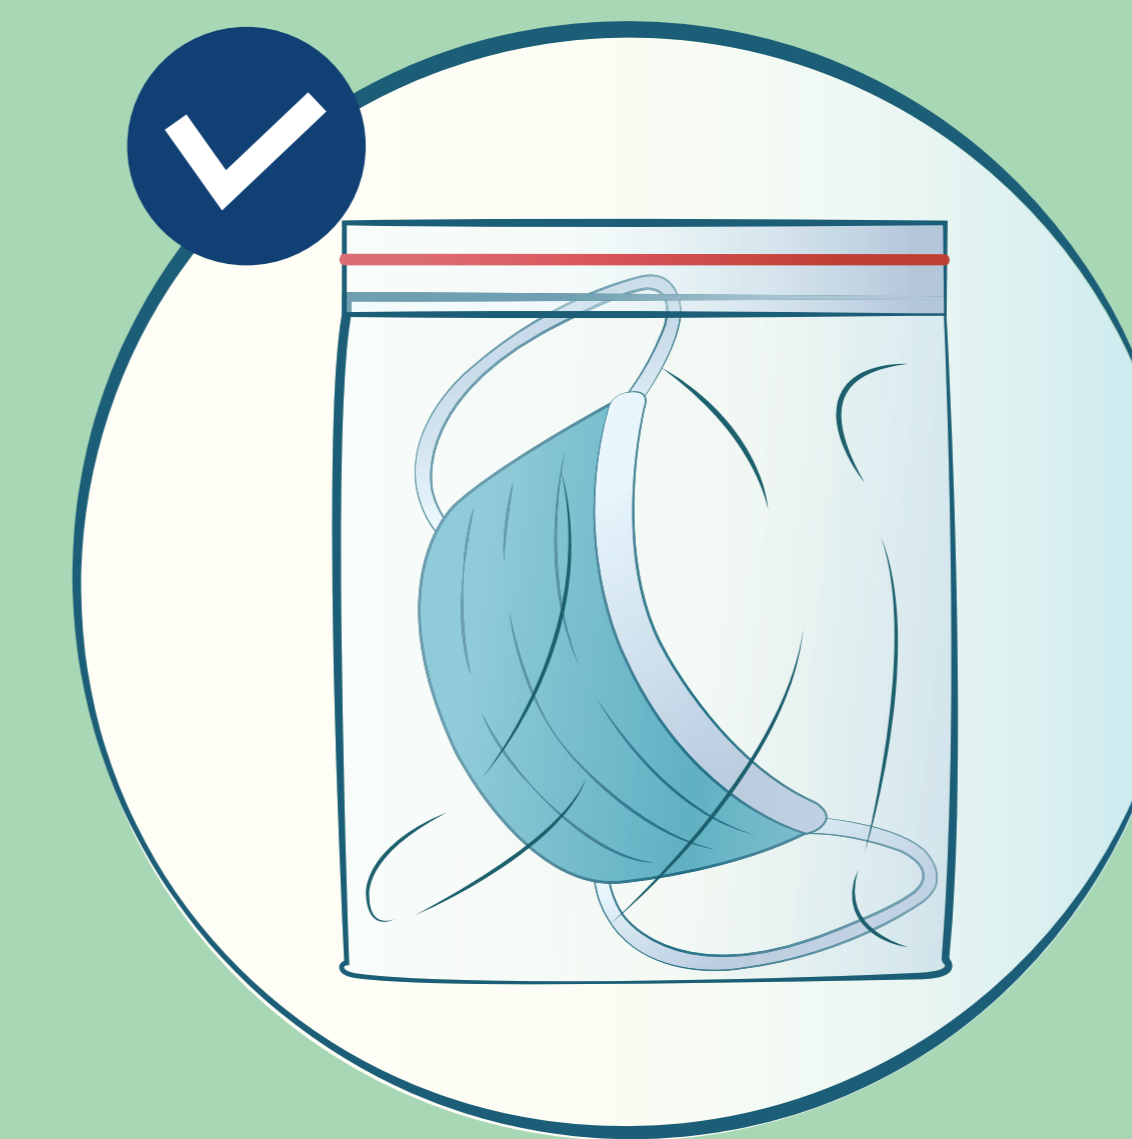

Wearing Reusable Face Masks

Wash hands before putting on mask

Wear mask the same way each time : same side facing out

Mask needs to cover nose and mouth

Do not touch your mask while wearing it

If you touch your mask wash/ sanitize hands immediately

Do not remove your mask to talk to others

Removing Reusable Face Masks

Do not use dirty masks, always wash between use

To remove mask take straps and pull forward

Wash hands before and after removing mask